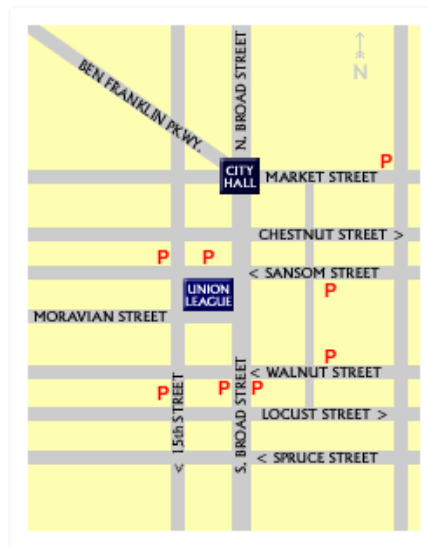

for the awning. This entrance should be used for The Inn at the League.

From West of Philadelphia in Pennsylvania - Take the PA Turnpike to Exit 326, which is the Valley Forge Exit. When you exit, take 76 East to Exit 344, which is 676 East/Central Philadelphia Exit. Take the second exit, which is Broad Street/Central Philadelphia. Stay in the right hand lane as you exit. Make a right at the light, which is 15th Street. Continue on 15th Street until you see City Hall on your left. Bear left around City Hall. Make a right at the first light, which is Broad Street. Take Broad Street two blocks to Sansom Street. Make a right onto Sansom. The Midtown Parking Garage is on the right. The entrance to the Union League is directly across the street on the left. Look for the awning. This entrance should be used for The Inn at the League.

From New Jersey Turnpike - Take Turnpike to Exit 4. Take NJ Route 73 North, follow onto NJ-90 West which becomes Betsy Ross Bridge. Exit bridge onto I-95 South to I-676 West to Central Philadelphia, and follow directions from East of Philadelphia in Pennsylvania.

Union League Parking at the Midtown Garage (1415 Sansom Street)

Members are guaranteed reduced parking rates at the Midtown Parking Garage.

Parking

Midtown Parking Garage
1415 Sansom Street
Parking Rates

Guest Rates as of July 1 - All Rates are Inclusive of Tax and Tip

Up to 30 minutes	$13.00
Up to 60 minutes	$17.00
Up to 90 minutes	$27.00
Up to 12 hours	$31.00
Up to 24 hours	$35.00

Oversize Vehicles $6.00

Saturday and Sunday Up to 12 Hours $22.00

Premium Parking on the Ground Floor $20.00 additional
Premium Parking on the Mezz Floor $10.00 additional